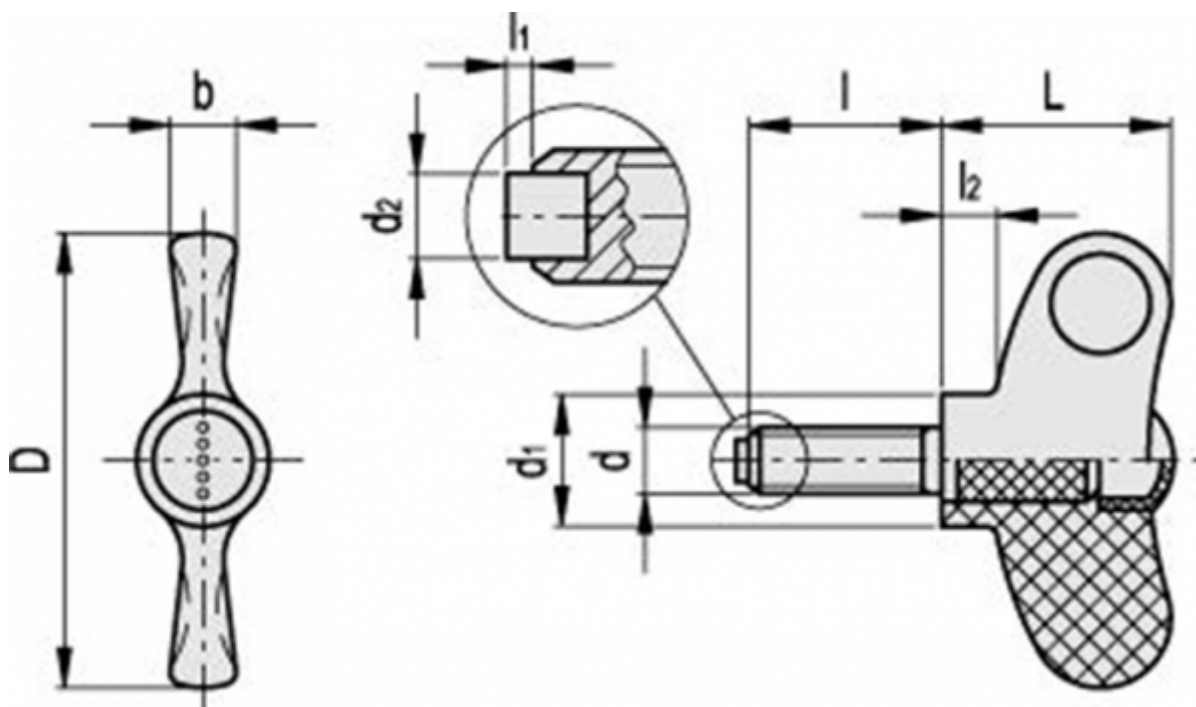

Article number: 23022246765

Description: Wing screw with bolt EWN.70-SST-p-M10x20-PO-C5

## Measures

b = 10

D = 70

d = 10

d1 = 20

l = 20

l1 = 2

l2 = 8

L = 36

Weight in (g) = 41